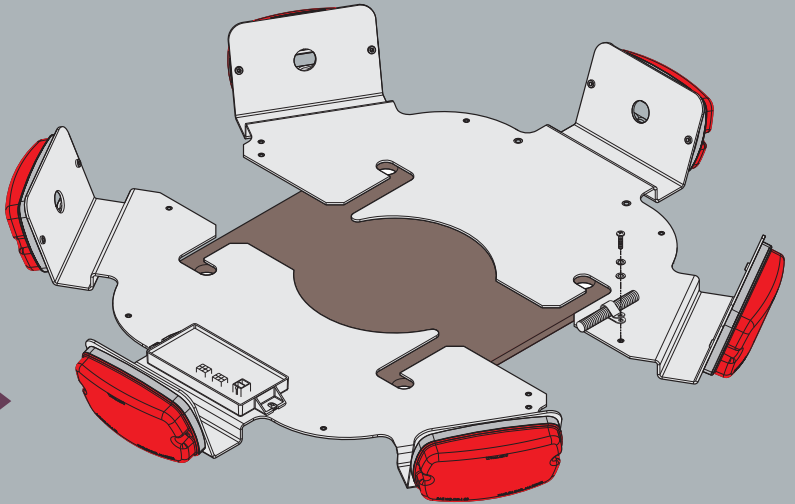

Omni-directional  
six lighthouse  
Super-LED VisuAlert

# VISUAL LED WARNING TWS-VISUALERT

Enhance your Voice and Siren Mass Notification System with an optional visual component: The Omni-directional Visual Lighting for TWS-290 & OA Series.

### Product Description

TWS-Valert LED Light Cluster  
Accessory for TWS Series.

## FEATURES

- VisuAlert Super-LED® mounts under a TWS-290 or Omni-Alert system
- Complete 360° highly effective LED warning
- VisuAlert illuminates with a designed flash pattern when siren is activated
- Cluster of six LED Whelen M6 Series warning lighthoods, 24 VDC
- All connections are waterproof
- Weight: 12 kg
- All wiring is encased in protective sheathing, anchored to brackets to protect from damage
- Available in Red, Blue, White (Clear) or Amber
- Light source control module fully encapsulated and weatherproof
- Light source control module provides flash pattern selection and light synchronization
- Light source module covered by Whelen's two year warranty
- Bracket supports are 300 Series aluminium alloy in a high strength
- VisuAlert can be adapted to older ESC2020-controlled Sirens
- 1.2 amps per light source @ 24 VDC.
- 2.5 amps total current draw when VisuAlert is operating.
- Light source is greater than 6000 peak candela.
- M6 Series lighthouse dimensions: 109 mm H x 170 mm W x 35 mm D