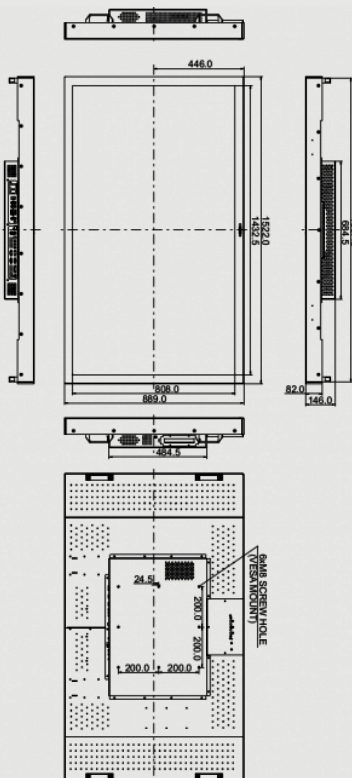

# GIANT VOICE®

EMERGENCY SYSTEMS

A 65" touch screen for large format display

### SPECIFICATIONS

<b>Power supply</b>	AC 100 - 240 V, 50 / 60 Hz
<b>Power supply unit</b>	Internal
<b>Power consumption</b>	550 W typical; max. 0,5 W in Power management mode
<b>Power management</b>	VESA DPMS
<b>Analogue input connector</b>	VGA (D-Sub)
<b>Digital input connector</b>	DVI-D, HDMI
<b>Speakers</b>	2 x 12 W (Stereo)
<b>Inputs</b>	USB (for touch connectivity)
<b>Dimensions</b>	Width: 1522 mm Height: 889 mm Diameter: 146 mm Weight: 71 kg