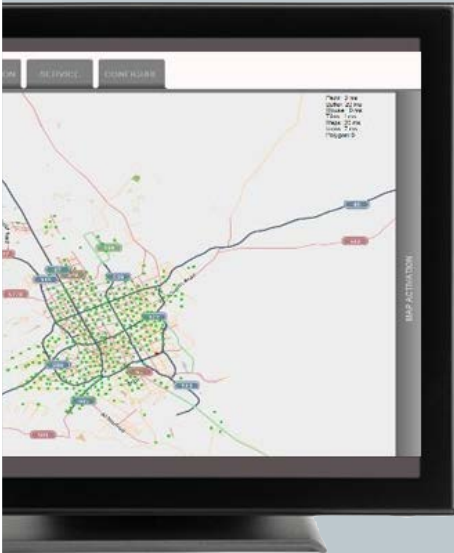

GIANT VOICE®

EMERGENCY SYSTEMS

A 19" touch screen for the Giant Voice® emergency management system

TOUCH SCREEN GV-TS19

The GV-TS19 Touch Screen is based on projected capacitive technology that, thanks to a glass overlay covering the screen, guarantees high durability, scratch-resistance and perfect picture performance. The touch function remains unaffected even if the glass is scratched.

A solid and steady base supports the Touch Screen with an adjustable stand offering full 90 degree positioning angles. Menu Buttons are located on the side of the screen, that can be locked to prevent tampering and includes a handy function to deactivate the Touch Screen for cleaning.