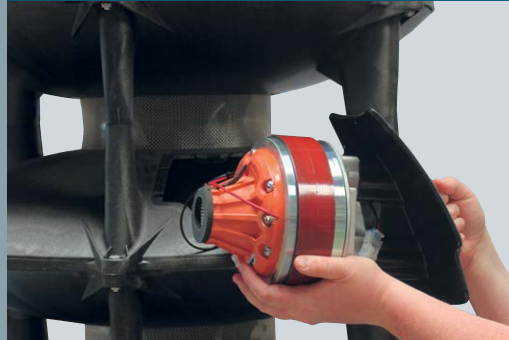

The TWS-290 siren series is the most reliable warning siren system on the market for both warning tones and voice communication

ALL HAZARD HIGH-POWER SIREN SYSTEM TWS-296

The combination of powerful high efficiency alarm tones and clear, intelligible voice broadcast ensures an excellent warning during any emergency. This enables the operator to notify and direct a warning to the affected population. The superior design of the TWS speaker cluster provides a true 360° sound output throughout the entire frequency range. The TWS-290 series, with its high-efficiency amplifiers and durable EZ-PULL™ speaker drivers, can provide continuous warning for a minimum of 30 minutes at full output power, solely from battery power. All electronics are built into a high-quality corrosion resistant aluminum cabinet.

This makes the TWS-290 siren series the preferred Mass Notification Solution by our customers worldwide.