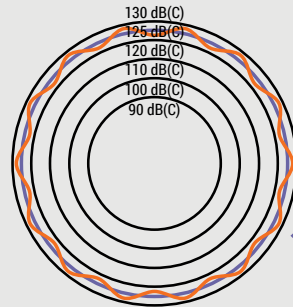

ACOUSTIC PERFORMANCE

SPL @ 1 m:	155 dB(C)
SPL @ 30 m:	125 dB(C)
70dB range ISO 13475-1*:	18,220 m
70dB range FEMA standard**:	1,463 m

* ISO: 6 dB sound pressure reduction pr. doubling of distance (as per ISO 13475-1)

** FEMA: 10 dB sound pressure reduction pr. doubling of distance (as per FEMA guidelines)

ENVIRONMENTAL

Operating temperature	-35° C to +70° C
Storage temperature	-65° C to +125° C
Humidity, non-condensing	0 to 95 %

The superior design of the speaker cluster provides a true 360° high sound output throughout the entire frequency range.

ELECTRICAL

Battery charger input	Option of 120/240 VAC or 50/60 Hz
Battery charger output	28 VDC, 10A*
Batteries	2 pcs 12 V, AGM sealed. 100 AH. Sold separately
Standby current	82 mA, 24 VDC
Operating current	23 A, 24 VDC
Normal amplifier output power	400 Watts during tone / 500 Watts during voice
Rated total max. output power	3600 Watts

U.L. recognized component

Component	Height cm (inches)	Width cm (inches)	Depth cm (inches)	Weight kg (lbs.)
TWS-296 speaker	210.6 (82.9)	84.8 (33.4)		164.2 (362)
Electronics cabinet	169.0 (66.6)	58.0 (22.8)	35.0 (13.8)	86.0 (189.8)*

* Less batteries. Two batteries: 12 V, sealed, lead-calcium, add 24 kg pr. battery. Less optional radio kit. Add 2.5 kg, if this option is selected.