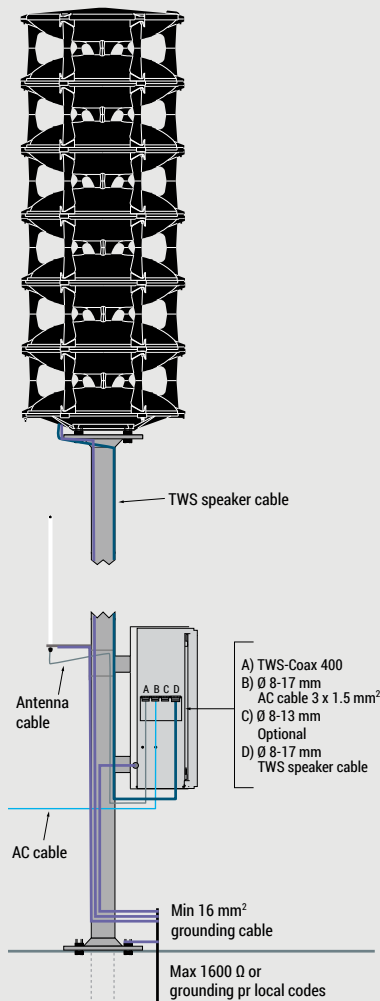

ORDERING INFORMATION

Product Description	Order No.
Speaker assembly and electronics cabinet	TWS-296
Options	
Auxiliary activation / status control board for contact closure activation and status	AUXCS
Auxiliary activation board for contact closure	AUXIN
High efficient AC direct power supply unit	TWS-AC-PSU
GSM module	GV-GSM-RTU
Ethernet control / status interface	GV-IP
Giant Voice® Two way landline control / status monitoring	GV-LLM
High standard radios in both analogue and digital versions with wide frequency range within both VHF and UHF	TWS-RADIO
Omni-directional visual lighting	TWS-VISUALERT
Top mounted strobe light	TWS-TL31R
Giant Voice® Paging interface to interface TWS warning with existing paging systems	GV-PGINT
Intrusion alarm	TWS-INTRU
Solar power	TWS-SBC100
Two pairs of batteries	TWSBATT
Sun shield for electronic cabinet	TWS SUN SHIELD
Customized warning tones	GV-TONESS

REV. D

HSS

ENGINEERING®
WARNING SYSTEM SOLUTIONS

Laegaardsvej 12 · 8520 Lystrup · Denmark
Phone + 45 7022 8844
Fax + 45 7022 8866
www.hss.dk · info@hss.dk