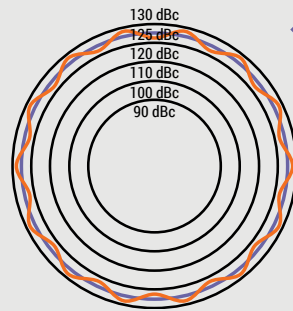

## ACOUSTIC PERFORMANCE

**SPL @ 30 m:** 125 dB(C)

**Estimated 80dB range:** 731 m

**Estimated 70dB range:** 1.463 m

Note: 30 m performance levels listed represent repeatable results within +/-2 dB to stated levels. Estimated 80 dB perimeter is based on the Federal Emergency Management Agency's (FEMA) -10 dB per distance doubled path model.