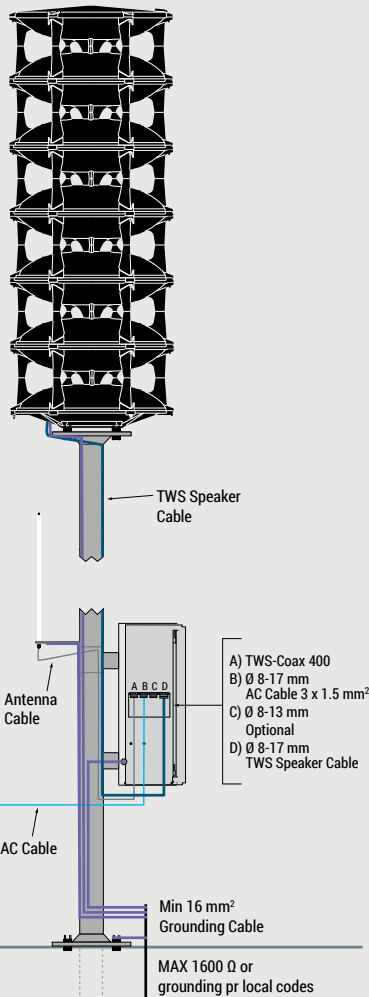

ORDERING INFORMATION

Product Description	Order No.
Speaker Assembly & Electronics Cabinet	TWS-296
Options	
Auxiliary Activation/ Status Control Board for Contact Closure Activation and Status	AUXCS
Auxiliary Activation Board for Contact Closure	AUXIN
High efficient AC Direct Power Supply Unit	TWS-AC-PSU
GSM Module	GV-GSM-RTU
Tetra Module	GV-TETRA-RTU
Giant Voice® Two Way Landline Control / Status Monitoring	GV-LLM
High standard radios in both analogue and digital versions with wide frequency range within both VHF and UHF	TWS-RADIO
Omni-directional Visual Lighting	TWS-VISUALERT
Top Mounted Strobe Light	TWS-TL31R
Giant Voice® Paging Interface to Interface Whelen Tones with Existing Paging Systems	GV-PGINT
Intrusion Alarm	TWS-INTRU
Solar Power	TWS-SBC100
Two Pairs of Batteries	TWSBATT
Sun Shield for Electronic Cabinet	TWS SUN SHIELD

REV. A

HSS

ENGINEERING
WARNING SYSTEM SOLUTIONS

Laegaardsvej 12 · 8520 Lystrup · Denmark
Phone + 45 7022 8844
Fax + 45 7022 8866
www.hss.dk · info@hss.dk