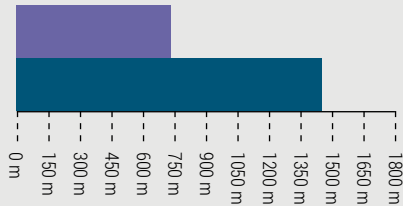

## ACOUSTIC PERFORMANCE

**SPL @ 30 m:** 125 dB(C)

**Estimated 80dB range:** 731 m

**Estimated 70dB range:** 1.463 m

Note: 30 m performance levels listed represent repeatable results within +/-2 dB to stated levels. Estimated 80 dB perimeter is based on the Federal Emergency Management Agency's (FEMA) -10 dB per distance doubled path model.