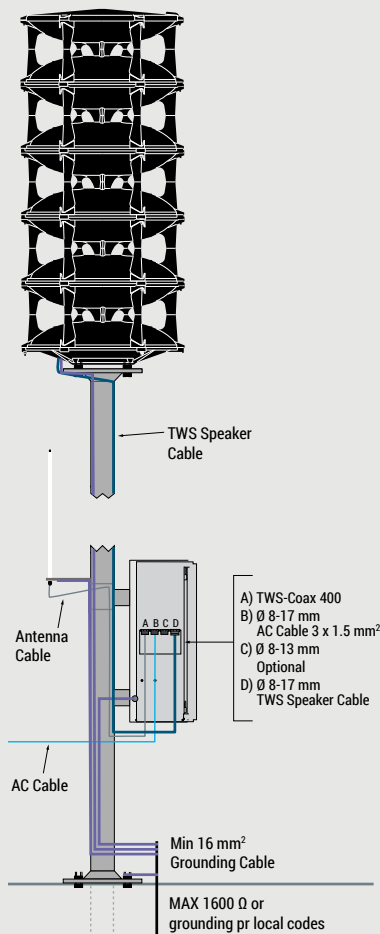

ORDERING INFORMATION

Product Description	Order No.
Speaker Assembly & Electronics Cabinet	TWS-295
Options	
Auxiliary Activation/ Status Control Board for Contact Closure Activation and Status	AUXCS
Auxiliary Activation Board for Contact Closure	AUXIN
High efficient AC Direct Power Supply Unit	TWS-AC-PSU
GSM Module	GV-GSM-RTU
Tetra Module	GV-TETRA-RTU
Giant Voice® Two Way Landline Control / Status Monitoring	GV-LLM
High standard radios in both analogue and digital versions with wide frequency range within both VHF and UHF	TWS-RADIO
Omni-directional Visual Lighting	TWS-VISUALERT
Top Mounted Strobe Light	TWS-TL31R
Giant Voice® Paging Interface to Interface Whelen Tones with Existing Paging Systems	GV-PGINT
Intrusion Alarm	TWS-INTRU
Solar Power	TWS-SBC100
Two Pairs of Batteries	TWSBATT
Sun Shield for Electronic Cabinet	TWS SUN SHIELD

REV. B

HSS

ENGINEERING
WARNING SYSTEM SOLUTIONS

Laegaardsvej 12 · 8520 Lystrup · Denmark
Phone + 45 7022 8844
Fax + 45 7022 8866
www.hss.dk · info@hss.dk