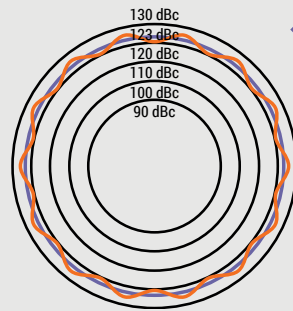

## ACOUSTIC PERFORMANCE

**SPL @ 30 m:** 123 dB(C)

**Estimated 80dB range:** 640 m

**Estimated 70dB range:** 1.280 m

Note: 30 m performance levels listed represent repeatable results within +/-2 dB to stated levels. Estimated 80 dB perimeter is based on the Federal Emergency Management Agency's (FEMA) -10 dB per distance doubled path model.