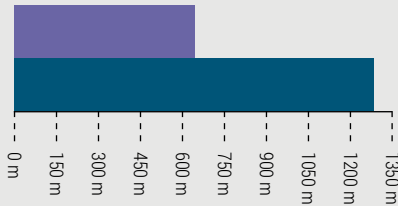

## ACOUSTIC PERFORMANCE

**SPL @ 30 m:** 123 dB(C)

**Estimated 80dB range:** 640 m

**Estimated 70dB range:** 1.280 m

Note: 30 m performance levels listed represent repeatable results within +/-2 dB to stated levels. Estimated 80 dB perimeter is based on the Federal Emergency Management Agency's (FEMA) -10 dB per distance doubled path model.